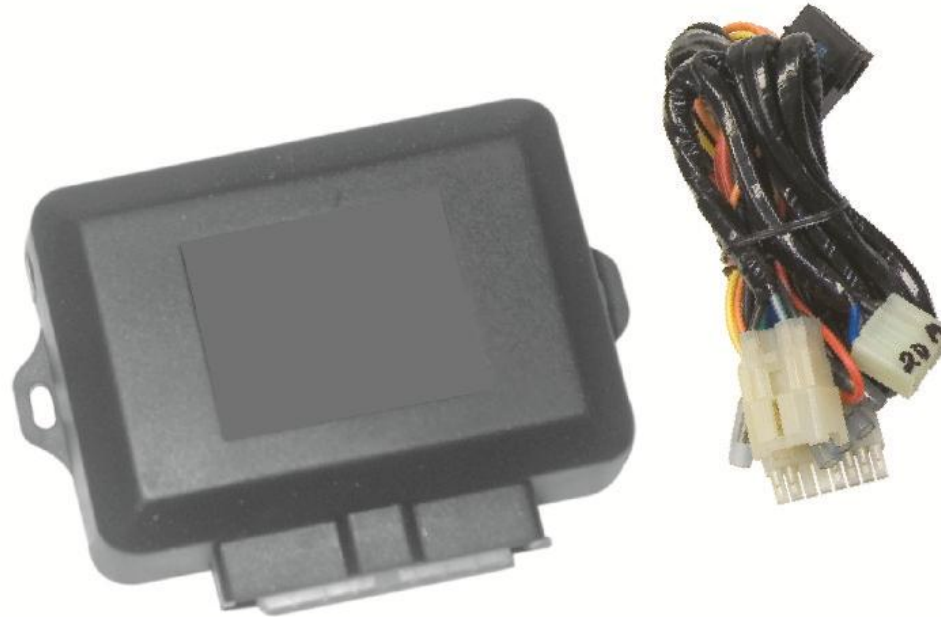

ONE TOUCH AUTO ROLL UP

PRODUCT FEATURES

- Automatic one touch roll up/close for all windows when locking the vehicle
- Convenience feature when locking the vehicle
- Available for company fitted power windows
- T-Joint for power window relay
- Coupler to coupler Installation

PART DESCRIPTION	PART NUMBER	MRP (In Rupees)
Xylo Auto Roll Up	AX00132	1951

NOTE: Works with vehicles fitted with factory power windows